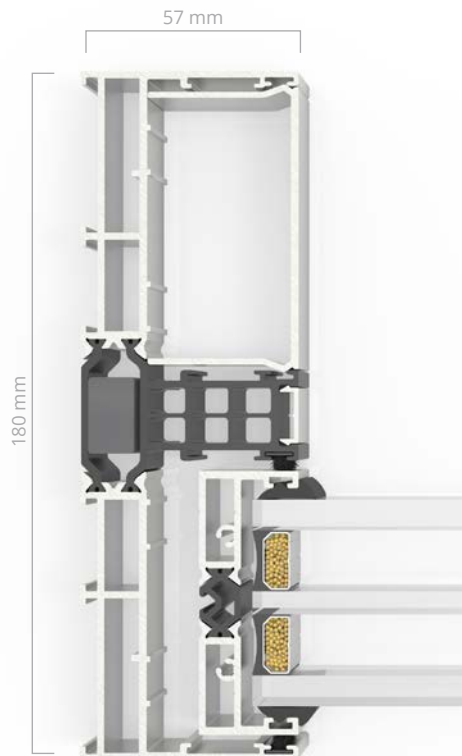

COR VISION PLUS

THE GREATNESS OF MINIMALISM

windows doors conservatories orangeries

by **Sherborne**

Large dimensions

Great glazing capacity

Motorized or manual opening

Accessibility

Possibility of open corners at 90°

NEW LOCKING EMBEDDED VISION SECURITY LOCK

- » Maximal security: Locking with internal and external key.
- » Integration of the lock in the profile with the same minimalist aesthetic.
- » Possibility of painting in any color in order to ensure uniformity of the system.
- » It allows a flush interlock in manual version.

COR VISION PLUS RPT

$U_w \geq 0,9$ (W/m²K)

Please consult typology, dimensions and glazing

CLASS
4

CLASS
9A

CLASS
C3

Maximum acoustic insulation: 43 dB
Maximum glazing: 54 mm

Frame depth: 180 / 278 mm
Face width: 57 mm
Maximum dimensions / sash: 4000 - 4000 mm (Sup. $\leq 14^{\circ}$)
Maximum weight / sash: 400 kg (Manual) / 700 kg (Motorized)

2 RAILS
Sliding sash + fixed light
2 sliding sashes + fixed light
2 sliding sashes + 2 fixed lights
2 and 4 sliding sashes
Possibility of open corners at 90°

3 RAILS
2 sliding sashes + fixed light
4 sliding sashes + 2 fixed lights
3 and 6 sliding sashes
Possibility of open corners at 90°