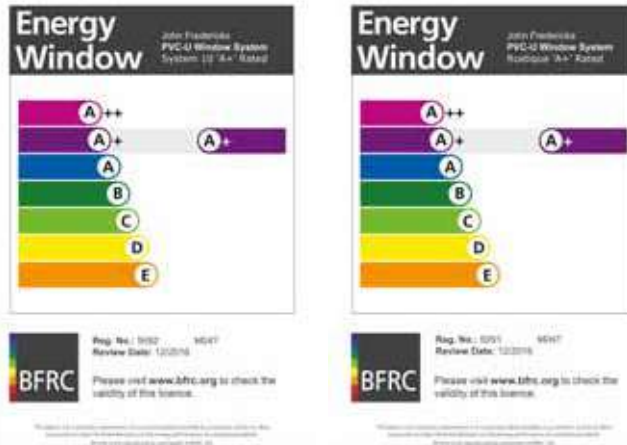

Rosewood Finish on Bevelled Profile

Window Energy Ratings

As part of the Governments overall initiative to reduce the levels of carbon dioxide emissions, they have put controls in place to reduce the energy lost from domestic dwellings.

Solar heat gain (Positive)

Solar heat is reflected, absorbed and transmitted

Thermal losses (Negative)

Thermal losses from convection, conduction and radiation

Air losses (Negative)

warm air leaks out through the window

Why choose Ultimate?

In order to meet the governments thermal performance targets and current Building Regulations, all replacement PVC-u windows are to achieve a U-value not exceeding 1.6 (W/m².K), therefore certified to Energy Rating 'C' or better.

Ultimate Windows achieve an A+ Energy Rating with an Energy Index of 10 and a U-value of 1.4 (W/m².K).

High Quality PVC-u Material, Technically Superior Profile System

The red glow shown left, on the internal face of the entire window area symbolises the amount of heat Ultimate windows retain.