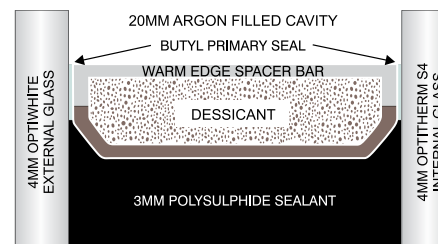

The red glow shown left, on the internal face of the entire window area symbolises the amount of heat Ultimate windows retain.

As a result, the inside of your property remains warmer and more energy efficient.

Typical A-Rated Sealed Unit

Reduce home heat loss and save money with Ultimate Energy Efficient Windows.