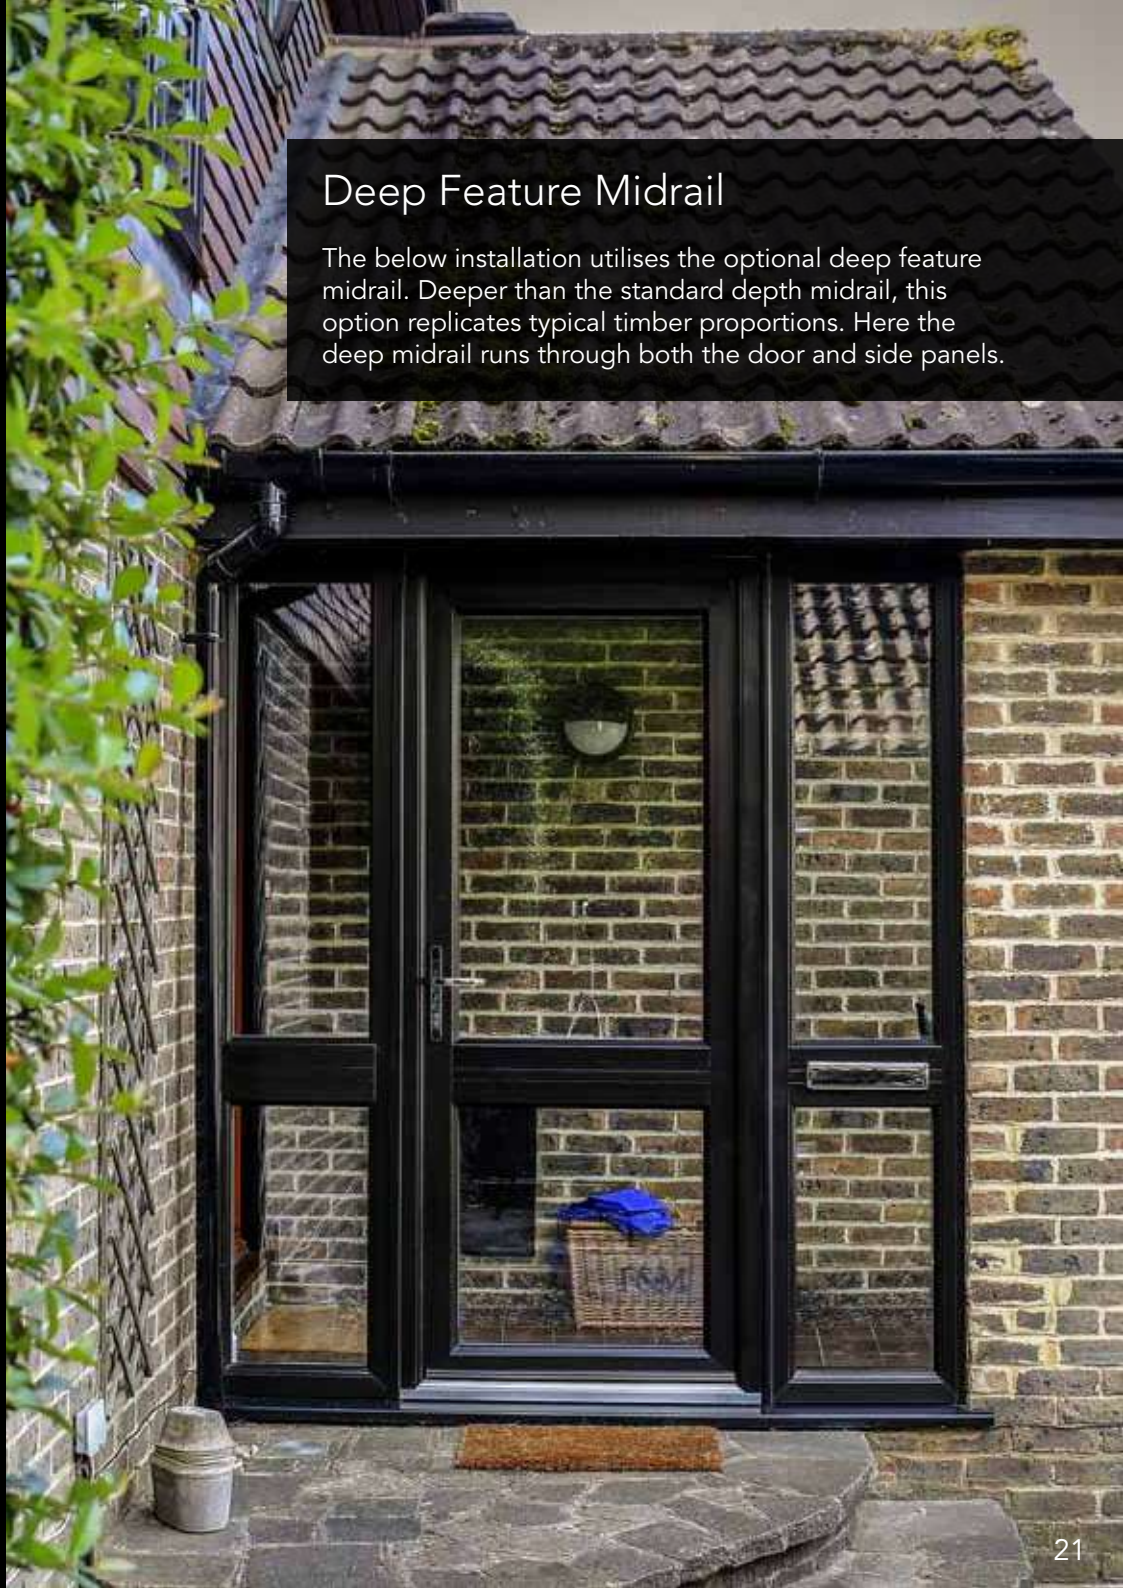

Deep Feature Midrail

The below installation utilises the optional deep feature midrail. Deeper than the standard depth midrail, this option replicates typical timber proportions. Here the deep midrail runs through both the door and side panels.