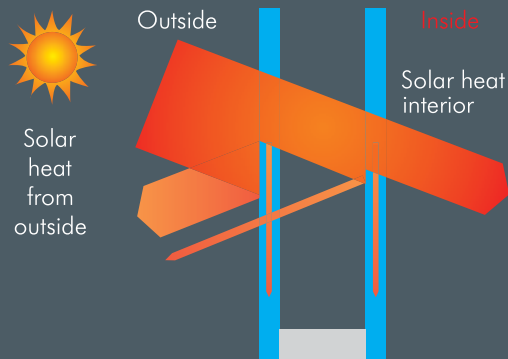

Window heat loss can account for a substantial proportion of the total heat loss from your home. Therefore replacement windows are now energy rated which will help to reduce harmful CO2 emissions and help cut the cost of heating bills.

Ultimate window profiles along with the glass sealed unit specification are fed into a computerised simulation test to measure:-

Solar heat gain

Thermal losses

Air losses

Based on the results, windows are then rated from A-G with A-Rating being the most thermally efficient.

Solar heat gain (Positive)

Solar heat is reflected, absorbed and transmitted

Thermal losses (Negative)

Thermal losses from convection, conduction and radiation

Air losses (Negative)

warm air leaks out through the window