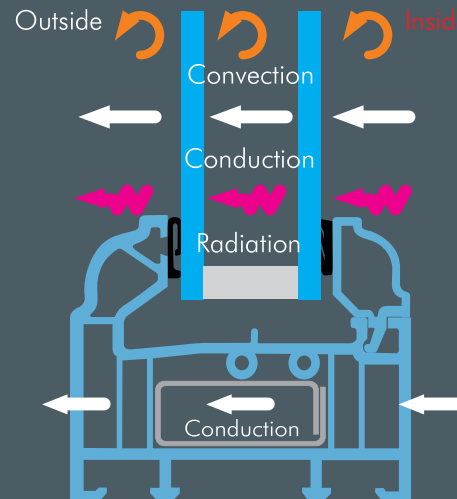

Ultimate window profiles along with the glass sealed unit specification are fed into a computerised simulation test to measure:-

Solar heat gain

Thermal losses

Air losses

Based on the results, windows are then rated from A-G with A-Rating being the most thermally efficient.

Solar heat gain (Positive)

Solar heat is reflected, absorbed and transmitted

Thermal losses (Negative)

Thermal losses from convection, conduction and radiation

Air losses (Negative)

warm air leaks out through the window