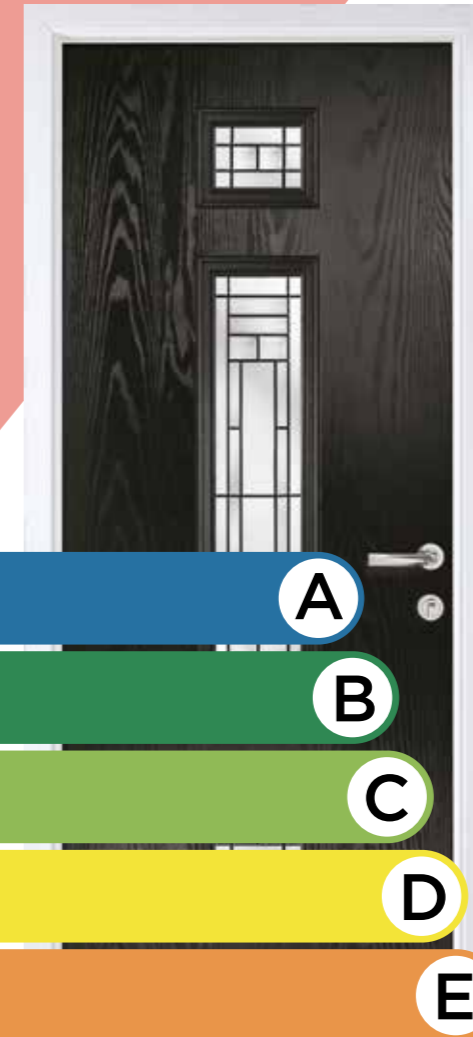

B

Apeer44 doors are one of the highest rated for energy performance.