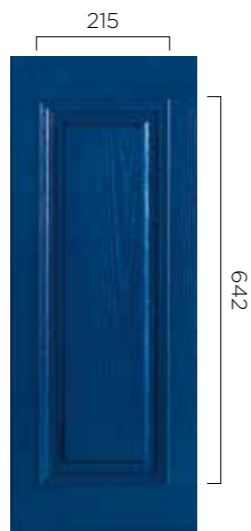

Quarter Panel Sizing

APQP1

Min width - 264mm
Min height - 688mm
Max width - 540mm
Max height - 900mm