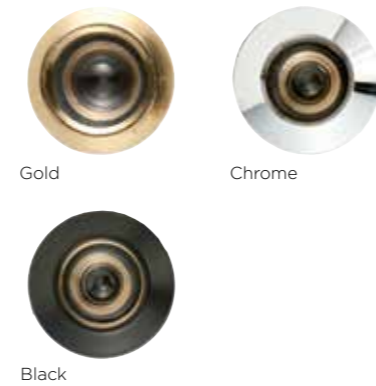

Satin Silver

Bronze

White

Escutcheon Plate
Shown in stainless steel.
Also available in brass.

Finger Pull
Shown in stainless steel.
Also available in brass and black.

Apeer 44mm Door Butt Hinge
Apeer44 doors are fitted with butt hinges.
Colour options available.

Security Chain

Gold

Chrome

Square Finger Pull
Shown in stainless steel.
Also available in black.

Spyholes

Gold

Chrome

Black