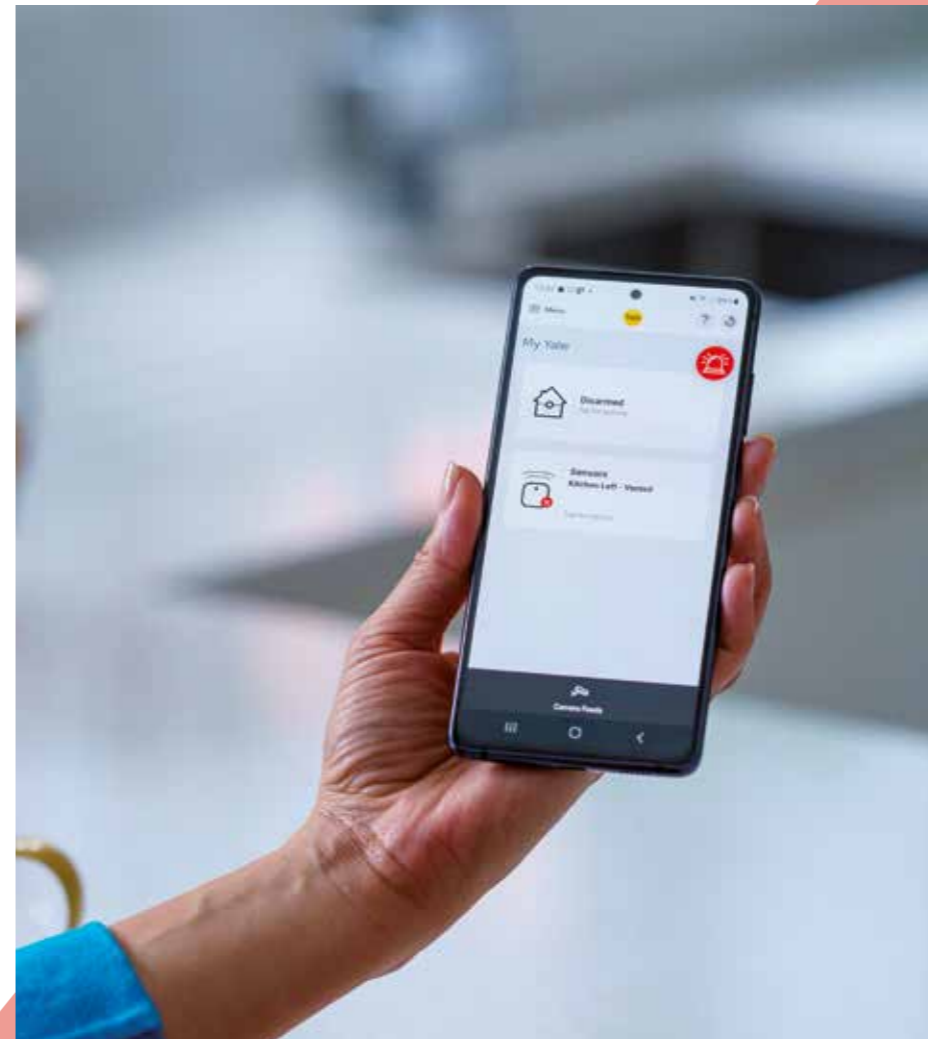

Check the status of your doors and windows with your voice.

Integration with Amazon Alexa and Google Assistant makes it even easier to check the status of your home.

Simply ask, '...is the back door locked' or '...is the front door closed', and your voice assistant can tell you in real time if you've locked your door or window, giving you total peace of mind.

Integration with Philips Hue means your lights will flash once when alarm is armed, or disarmed. It can also act as a visual deterrent alongside notifications and audible alarm from the Sync Hub.

Senscheck must be specified at the time of order and it cannot be fitted once the door is installed

Benefits of SensCheck™ include:

- Sensor status notifications and tamper alerts
- Geo-fencing notifications
- Part Arm functionality
- Chime notifications
- Integration with Amazon Alexa, Google Assistant and Philips Hue
- BSI IoT accredited
- Ability to upgrade to full Yale Smart Security System