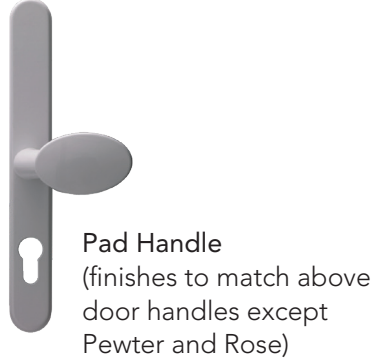

Automatic Lock Option

On contemporary door styles that include the stainless steel pull bar handle, we offer an Automatic Lock option together with an oval escutcheon*.

Townhouse Lock Option

On certain door styles you may wish to consider our townhouse lock option.

The townhouse lock is completed with a traditional escutcheon finger pull, positioned higher for ease of use.

the ultimate[®] collection

Partnership secured with 

To prevent cylinder manipulation, Ultimate SOLICORE doors are fitted with a 3 star high security Yale cylinder, and for convenience all doors are supplied with 3 keys as standard.

Door Handle Options

Letter Box Options

Additional Furniture Options

Bull Ring Knockers

Great design is all about the detail.

Our specialist range of Bull Ring Knockers will provide the finishing touches and all important kerb appeal.