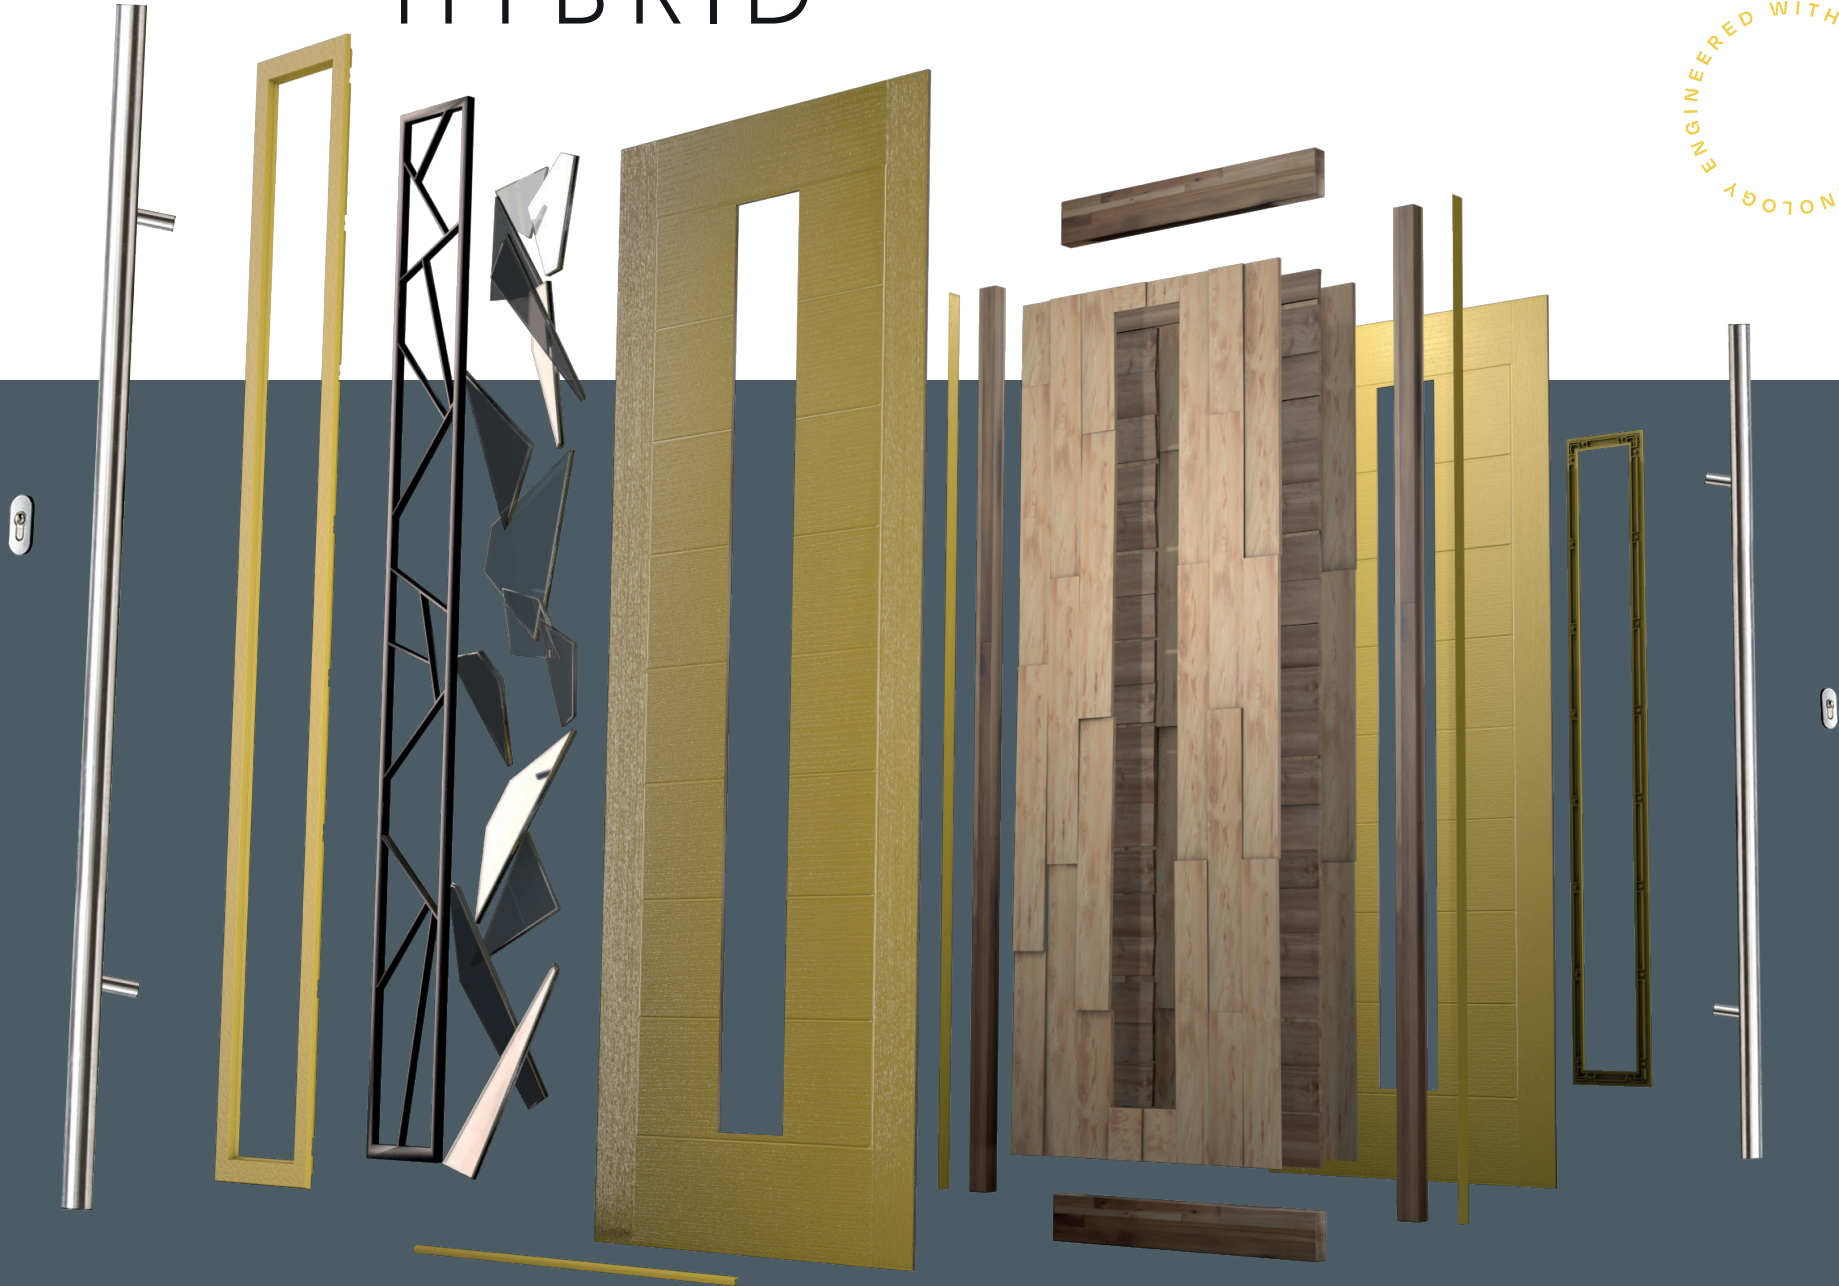

Sherborne
Windows • Doors • Glazed Extensions

*the***ultimate**[®]
collection

 **SOLICORE**

Solid Hardwood Core Residential Doors

SOLICORE

Introducing hybrid technology of composite doors

SOLICORE is driven by innovating products which help our customers stand out from the crowd.

Developing a SOLICORE door was a logical step but it needed to push the boundaries. Drawing on the collective experience of our team and our specialist partners, we are able to offer the first composite door engineered with SOLICORE technology.

SOLICORE technology is a hybrid of modern and traditional materials and has been engineered to deliver a door that is stronger, more rigid and thermally stable than anything on the market. The solid inner core consists of 3 layers of cross laminated engineered hardwood, which is encased with LVL (Laminated Veneer Lumber) and hardwood stiles and rails for protection against any water ingress, and then pressed with SOLICORE's signature 4mm GRP skins. The result is a door that will not crack, move or de-laminate, requires minimal maintenance and will look beautiful and protect the home for years to come.

Safety & Security – the DNA of SOLICORE technology.

HYBRID

ENGINEERED WITH HYBRID TECHNOLOGY

TECHNOLOGY

With SOLICORE technology, we are able to offer the ultimate composite door. The innovative one-size-fits-all makes SOLICORE a cutting-edge modern-day addition to any home. After all, a front door is more than just a door. It's a focal point for the home that can really make a statement.