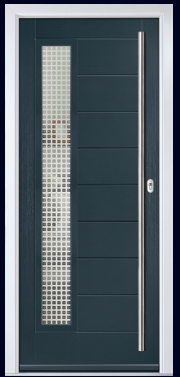

Security

For your security, Ultimate SOLICORE doors are fitted with a robust multipoint lock. Simply by lifting the handle upwards, all locking features are engaged.

SOLICORE 6 Point Lock

- 3 x dead locks
- 2 x hook locks.
- 1 x centre locking latch.

Hinges

High security hinges and optional Hinge Protectors complete the security and ensures the door seals tightly with little effort.

Threshold Options

*Stainless Steel in-line pull bar handles are supplied with an Automatic lock as standard, including a Stainless Steel Escutcheon and Thumb Turn Cylinder. Please note that consideration should be made to the opening of the door from the inside. It is recommended you consider the use of the pull bar handle inside as well as outside. Position of the cylinder will vary based on the overall door height.

Automatic Lock Option

On contemporary door styles that include the stainless steel pull bar handle, we offer an Automatic Lock option together with an oval escutcheon*.

Townhouse Lock Option

On certain door styles you may wish to consider our townhouse lock option.

The townhouse lock is completed with a traditional escutcheon finger pull, positioned higher for ease of use.

the ultimate® collection

Partnership secured with

To prevent cylinder manipulation, Ultimate SOLICORE doors are fitted with a 3 star high security Yale cylinder, and for convenience all doors are supplied with 3 keys as standard.