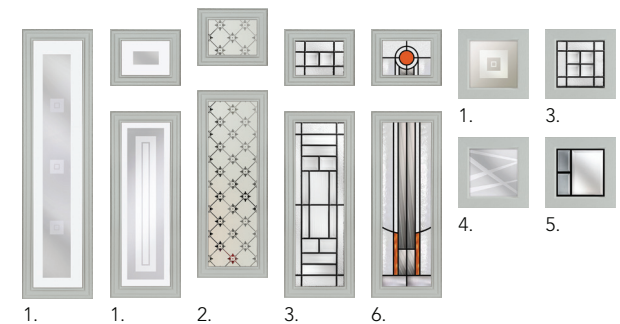

Additional Glass Choices

1. Cubic
2. Belgravia
3. Louisiana
4. Trinity
5. Graphite
6. Metropolis