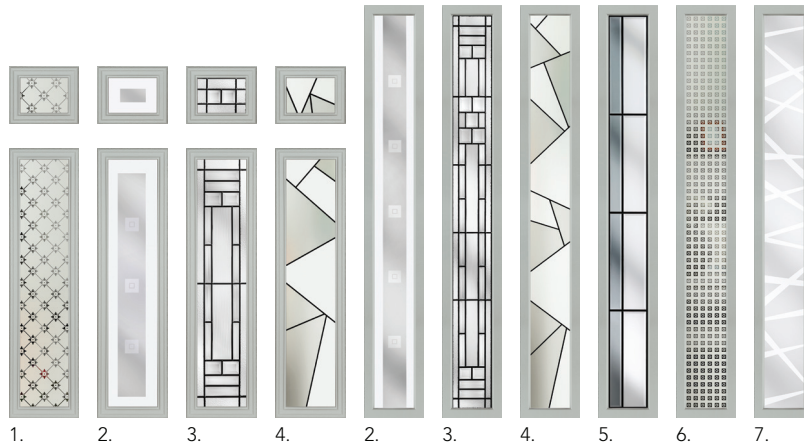

Finish. Woodgrain
 Colour. Black
 Glass. Belgravia
 Cassette. Twin Top

Oakmont

Finish. Woodgrain | Colour. Desert Dunes | Glass. Victorian Border | Cassette. Oakmont

Belgravia

Skyline

Cubic

Tectronic

Additional Glass Choices

1. Belgravia
2. Cubic
3. Louisiana
4. Tectronic
5. Graphite
6. Quadratum
7. Trinity

*Franklin font style - font size will be determined by glazed unit dimensions and number of characters required.

Augusta Long

Finish. Links | Colour. Pointed Rock | Glass. Quadratum | Cassette. Augusta Long

Cubic Etch Lines Graphite

Louisiana Numbers Tectronic

3 Square

Finish. Links
Colour. Rooftop Terrace
Glass. Cubic
Cassette. Square