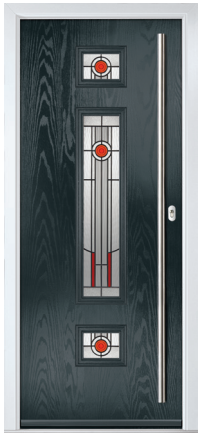

Vilamoura

Finish. Woodgrain
Colour. Black Ice
Glass. Metropolis
Cassette. Twin Top & Twin Vertical