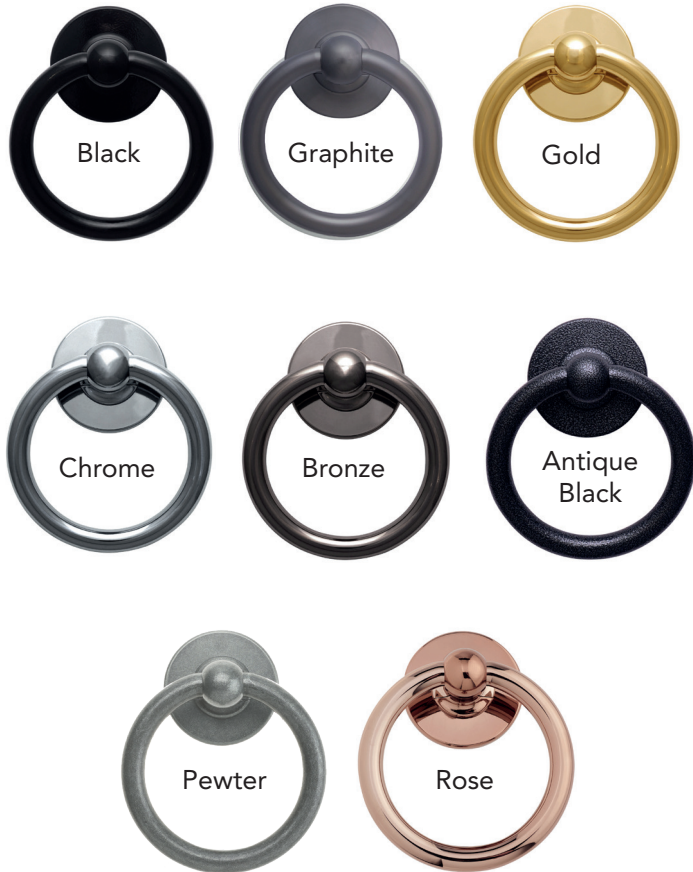

Additional Furniture Options

Bull Ring Knockers

Great design is all about the detail.

Our specialist range of Bull Ring Knockers will provide the finishing touches and all important kerb appeal.

This functional yet aesthetically pleasing knocker is available in the following finishes.

Decorative Door Knobs

This elegant range is available in the following finishes.

- White
- Black
- Graphite
- Gold
- Chrome
- Satin
- Bronze
- Pewter (shown)
- Antique Black

Grade 316 Austenitic Stainless Steel

For areas of the country, particularly susceptible to increased corrosion such as coastal areas, you have the option of our Grade 316 Austenitic Stainless Steel suite of door furniture.

The suite comprises of a handle, door knocker and letter box as featured below.

Period Door Furniture

For period style doors, the below ornate furniture is available.

Contemporary In-line Pull Bar Handles*

Contemporary door styles can be enhanced further with the addition of Grade 316 Austenitic Stainless Steel in-line pull bar handles.

You have a choice of 3 bar lengths, 1800mm, 800mm and 400mm.

*Stainless Steel in-line pull bar handles are supplied with an Automatic lock as standard, including a Stainless Steel Escutcheon and Thumb Turn Cylinder. Please note that consideration should be made to the opening of the door from the inside. It is recommended you consider the use of the pull bar handle inside as well as outside. Position of the cylinder will vary based on the overall door height.