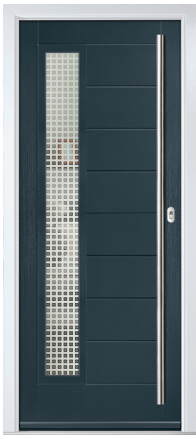

Glass. Louisiana

Letterplate. Chrome

Handle. Chrome Lever/Lever

Pinehurst
Colour. Calvary
Glass. Louisiana

Monza II Augusta Long
Colour: Black Ice
Glass: Quadratum

Links Oakmont
Colour: Summit Gray
Glass: Skyline