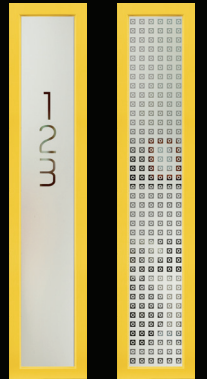

Numbers* Quadratum