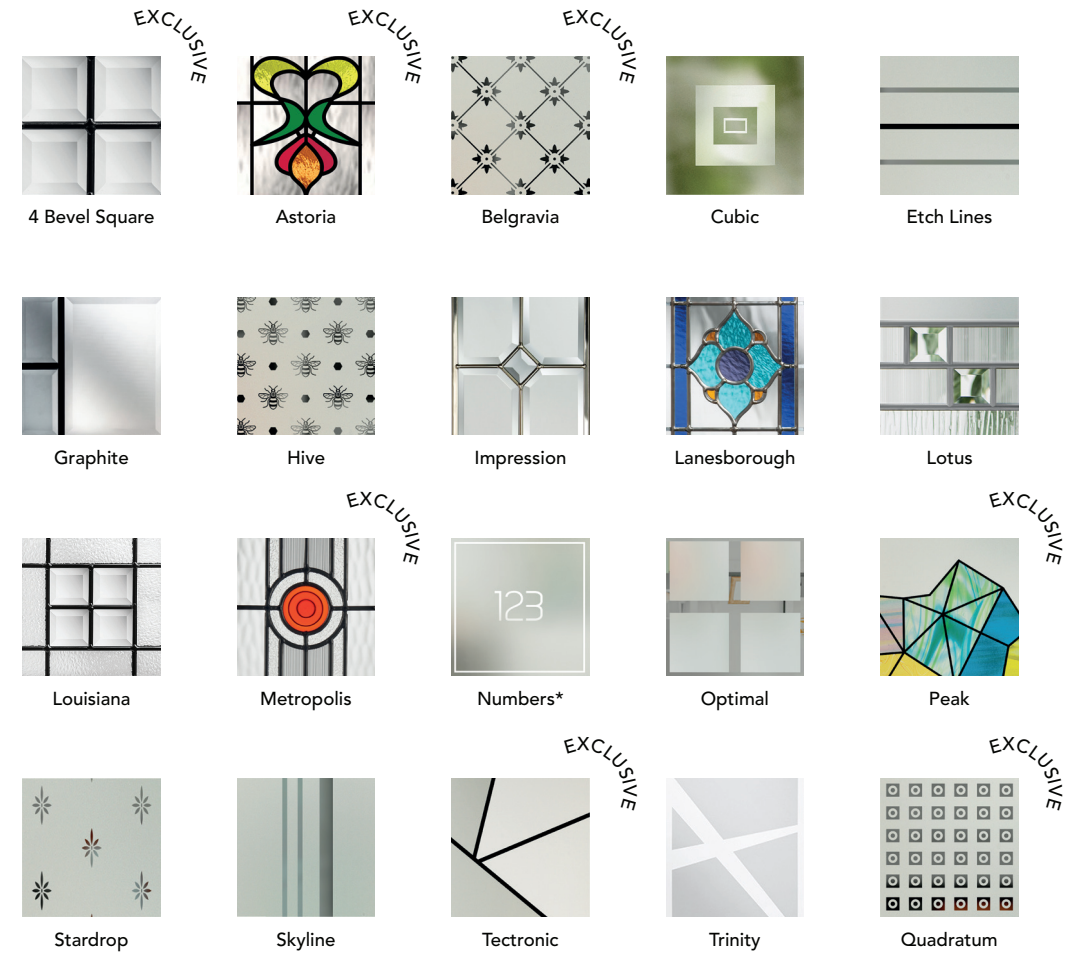

The glass you choose for a door can really set it apart. SOLICORE's bespoke decorative glass designs will really make your door stand out from the crowd.

Quantum

Victorian Border

SOLICORE Door Styles

You are creating more than just a front door. You are creating the focal point of the house that can make a statement, reflect an individual personality and style, or just simply set the home apart from the rest of the street.