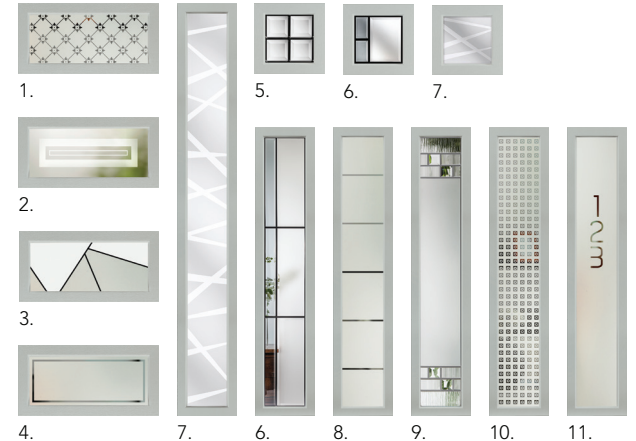

Finish. Links | Colour. Pointed Rock | Glass. Quadratum | Cassette. Augusta Long

Cubic Etch Lines Graphite

Louisiana Numbers Tectronic

3 Square

Finish. Links
Colour. Rooftop Terrace
Glass. Cubic
Cassette. Square

Oakmont

Finish. Links
Colour. FLiP Coral
Glass. Skyline
Cassette. Oakmont

Augusta Left

Finish. Links
Colour. Rose Garden
Glass. Quantum
Cassette. Augusta

4 Square

Finish. Links
Colour. Fireglow
Glass. Louisiana
Cassette. Square

Additional Glass Choices

1. Belgravia
2. Cubic
3. Tectronic
4. Victorian Border
5. 4 Bevel Square
6. Graphite
7. Trinity
8. Etch Lines
9. Lotus
10. Quadratum
11. Numbers*

*Franklin font style - font size will be determined by glazed unit dimensions and number of characters required.

Security

For your security, Ultimate SOLICORE doors are fitted with a robust multipoint lock. Simply by lifting the handle upwards, all locking features are engaged.

SOLICORE 6 Point Lock

- 3 x dead locks
- 2 x hook locks.
- 1 x centre locking latch.