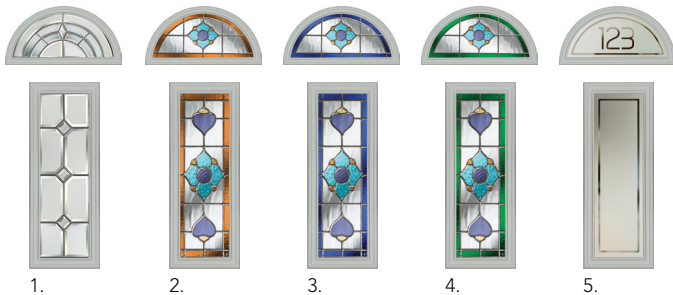

Additional Glass Choices

1. Impression
2. Lanesborough Amber
3. Lanesborough Blue
4. Lanesborough Green
5. Numbers