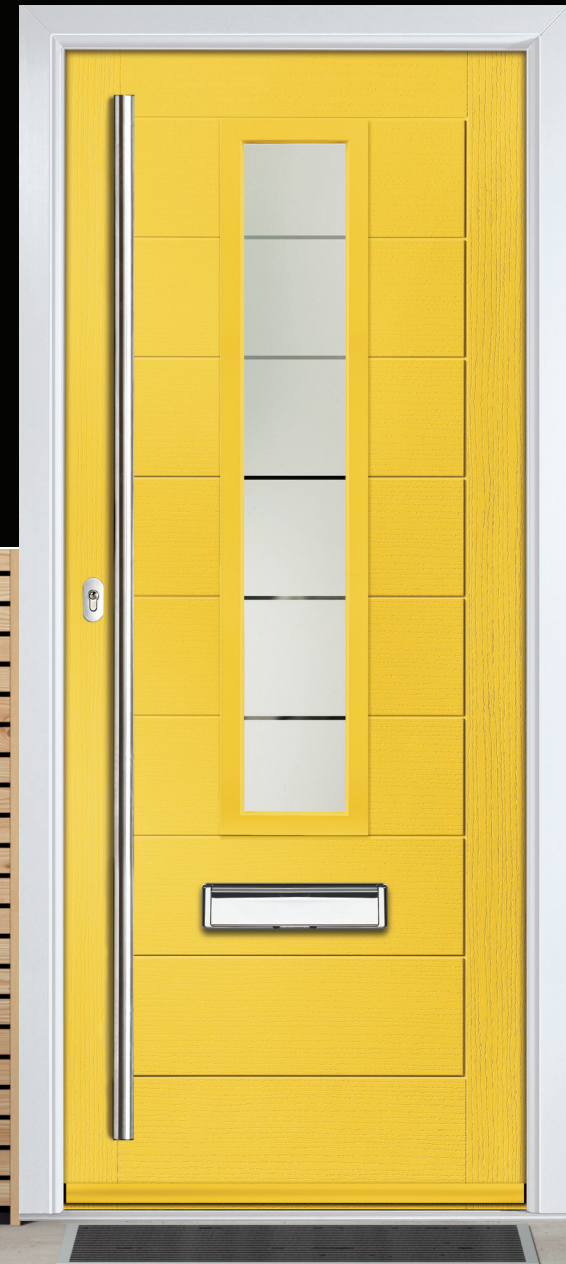

*Franklin font style - font size will be determined by glazed unit dimensions and number of characters required.