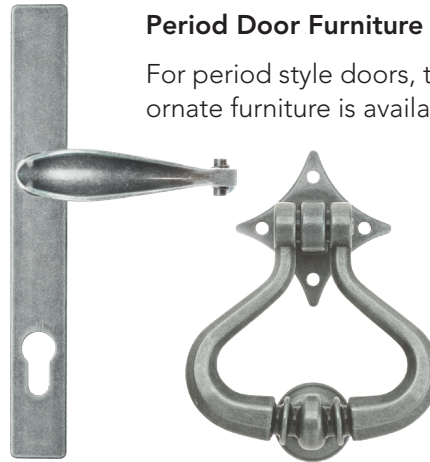

Period Door Furniture

For period style doors, the below ornate furniture is available.

Regal Handle (Pewter only)

Spire Knocker (Pewter only)