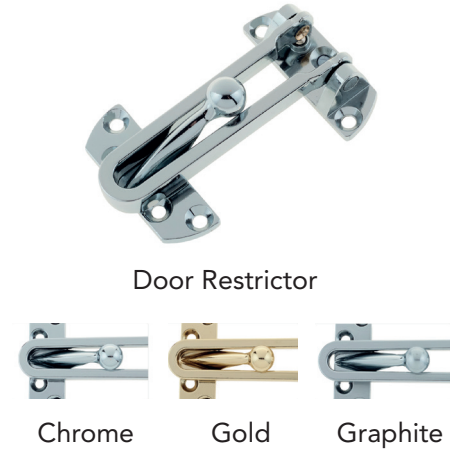

*Stainless Steel in-line pull bar handles are supplied with an Automatic lock as standard, including a Stainless Steel Escutcheon and Thumb Turn Cylinder. Please note that consideration should be made to the opening of the door from the inside. It is recommended you consider the use of the pull bar handle inside as well as outside. Position of the cylinder will vary based on the overall door height.

Automatic Lock Option

On contemporary door styles that include the stainless steel pull bar handle, we offer an Automatic Lock option together with an oval escutcheon*.

Townhouse Lock Option

On certain door styles you may wish to consider our townhouse lock option.

The townhouse lock is completed with a traditional escutcheon finger pull, positioned higher for ease of use.

the ultimate[®] collection

Partnership secured with 

To prevent cylinder manipulation, Ultimate SOLICORE doors are fitted with a 3 star high security Yale cylinder, and for convenience all doors are supplied with 3 keys as standard.

Door Handle Options

Letter Box Options

Additional Furniture Options

Bull Ring Knockers

Great design is all about the detail.

Our specialist range of Bull Ring Knockers will provide the finishing touches and all important kerb appeal.