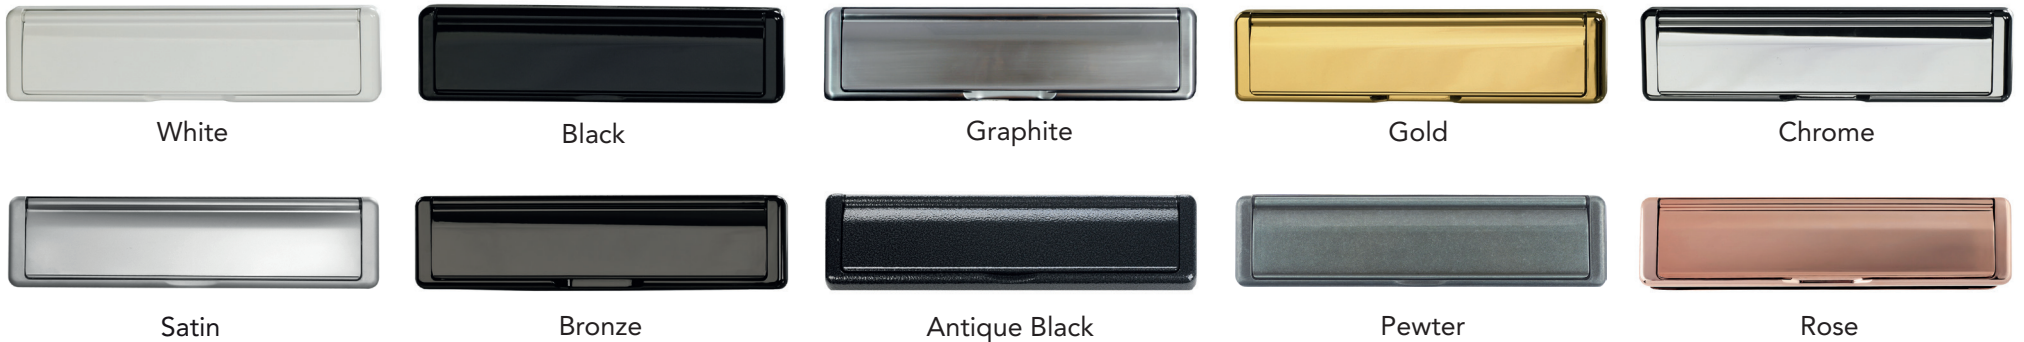

Automatic Lock Option

On contemporary door styles that include the stainless steel pull bar handle, we offer an Automatic Lock option together with an oval escutcheon*.

Townhouse Lock Option

On certain door styles you may wish to consider our townhouse lock option.

The townhouse lock is completed with a traditional escutcheon finger pull, positioned higher for ease of use.

the ultimate[®] collection

Partnership secured with 

To prevent cylinder manipulation, Ultimate SOLICORE doors are fitted with a 3 star high security Yale cylinder, and for convenience all doors are supplied with 3 keys as standard.

Door Handle Options

Letter Box Options

Additional Furniture Options

Bull Ring Knockers

Great design is all about the detail.

Our specialist range of Bull Ring Knockers will provide the finishing touches and all important kerb appeal.

This functional yet aesthetically pleasing knocker is available in the following finishes.

Decorative Door Knobs

This elegant range is available in the following finishes.

- White
- Black
- Graphite
- Gold
- Chrome
- Satin
- Bronze
- Pewter (shown)
- Antique Black