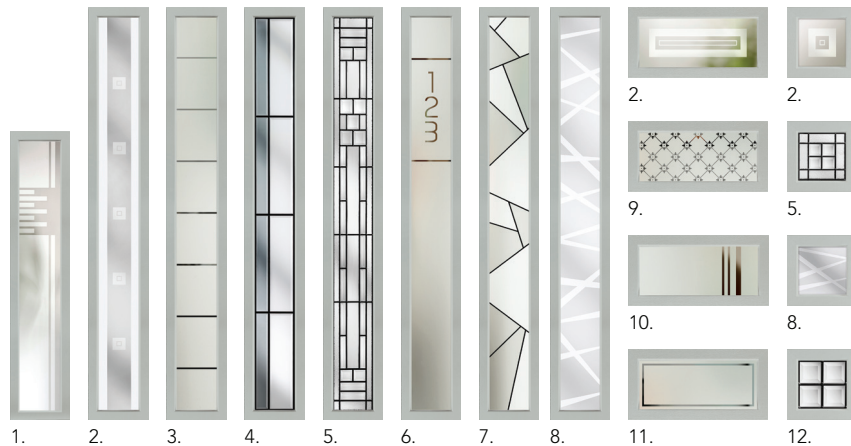

Glass. Louisiana

Letterplate. Chrome

Handle. Chrome Lever/Lever

Pinehurst
Colour. Calvary
Glass. Louisiana

Monza II Augusta Long
Colour: Black Ice
Glass: Quadratum

Links Oakmont
Colour: Summit Gray
Glass: Skyline

Augusta Long Left

Finish. Monza II
 Colour. Anthracite Grey
 Glass. Quadratum
 Cassette. Augusta Long

4 Square

Finish. Monza II
 Colour. Pointed Rock
 Glass. Graphite
 Cassette. Square

Solid

Finish. Monza II
 Colour. Harbour

Oakmont

Finish. Monza II
 Colour. Balcony Sunset
 Glass. Tectronic
 Cassette. Oakmont

Additional Glass Choices

1. Quantum
2. Cubic
3. Etch Lines
4. Graphite
5. Louisiana
6. Numbers*
7. Tectronic
8. Trinity
9. Belgravia
10. Skyline
11. Victorian Border
12. 4 Bevel Square